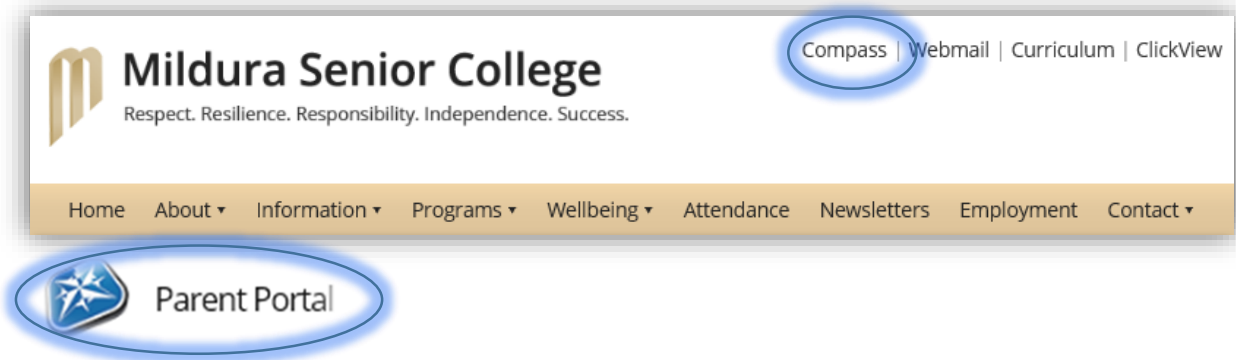

# Parents' Guide to Compass

From the College website [www.milsen.vic.edu.au](http://www.milsen.vic.edu.au), click "Parent Portal" or "Compass"

Alternatively, from any web-connected device, go to <https://tiny.cc/milsen>