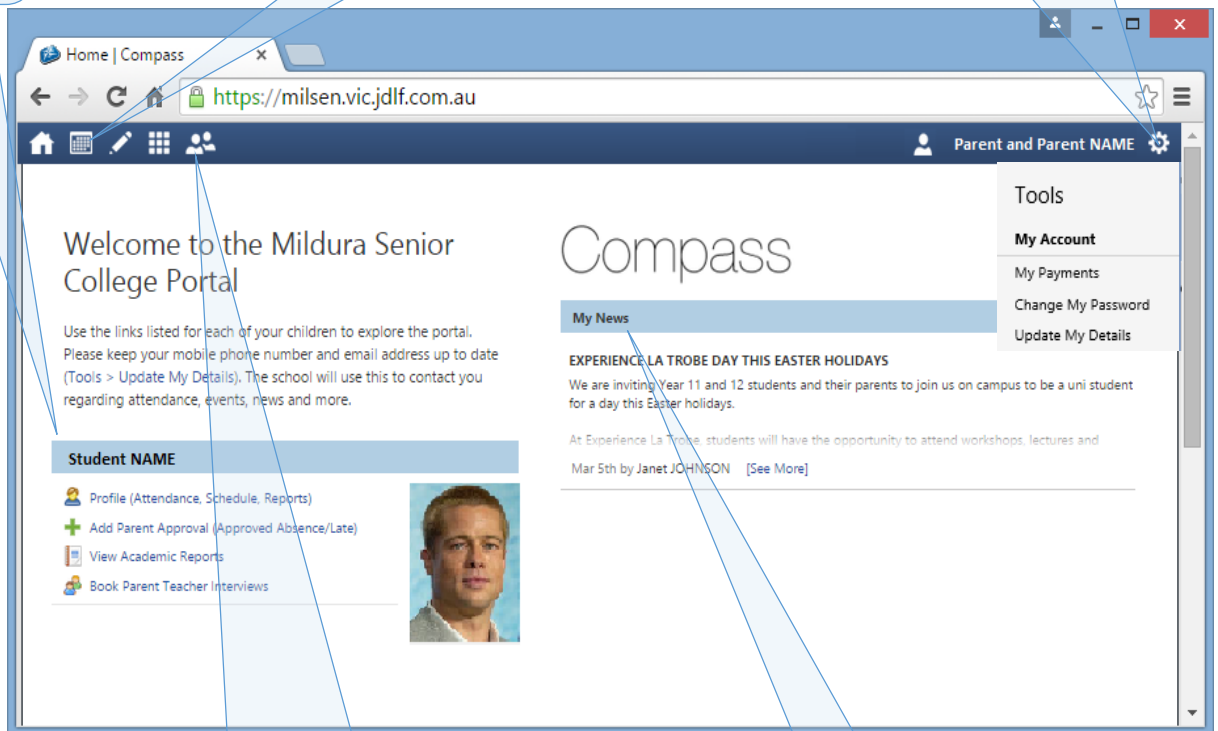

# Parents' Guide to Compass

From the College website [www.milsen.vic.edu.au](http://www.milsen.vic.edu.au), click "Parent Portal" or "Compass"

Alternatively, from any web-connected device, go to <https://tiny.cc/milsen>

- Log in using username and password supplied with first information package
- You will be asked to change your password at first login

## What Can I do In Compass?

- Check Attendance
- Notify Absences
- View Reports
- Book Interviews

- View Student Timetable and College Calendar

- Update email and mobile contact details
- Pay fees, excursions, View past payments (2016 onwards)