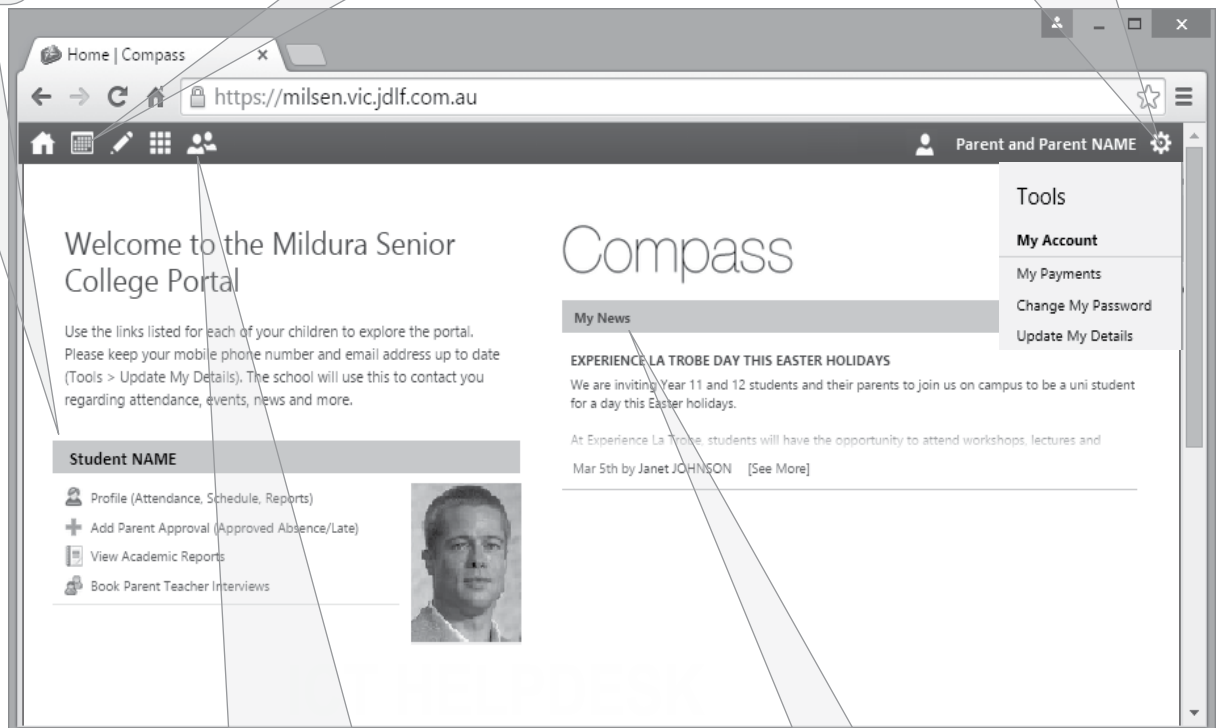

PARENTS' GUIDE TO COMPASS

From the College website www.milsen.vic.edu.au, click "Parent Portal" or "Compass"

Alternatively, from any web-connected device, go to <https://tiny.cc/milsen>

- Log in using username and password supplied with first information package
- You will be asked to change your password at first login

What Can I do in Compass?

- Check Attendance
- Notify Absences
- View Reports
- Book Interviews

- View Student Timetable and College Calendar

- Update email and mobile contact details
- Pay fees, excursions, View past payments (2016 onwards)