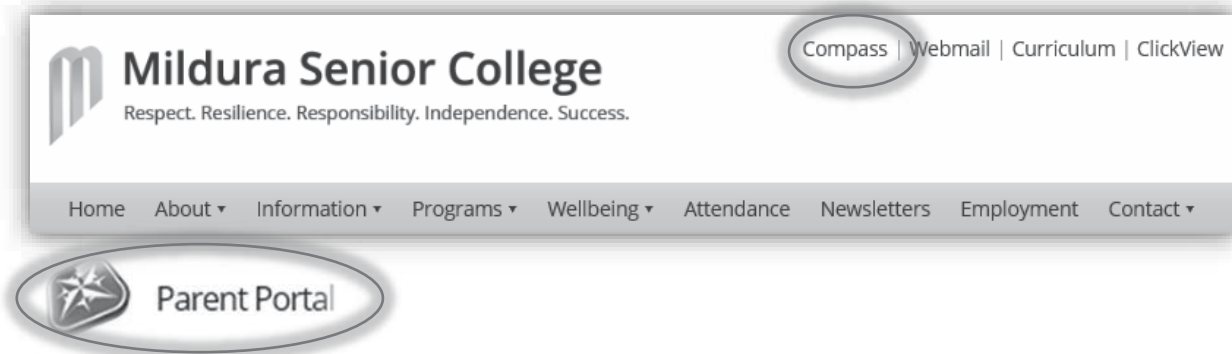

PARENTS' GUIDE TO COMPASS

From the College website www.milsen.vic.edu.au, click "Parent Portal" or "Compass"

Alternatively, from any web-connected device, go to <https://tiny.cc/milsen>

- Log in using username and password supplied with first information package
- You will be asked to change your password at first login