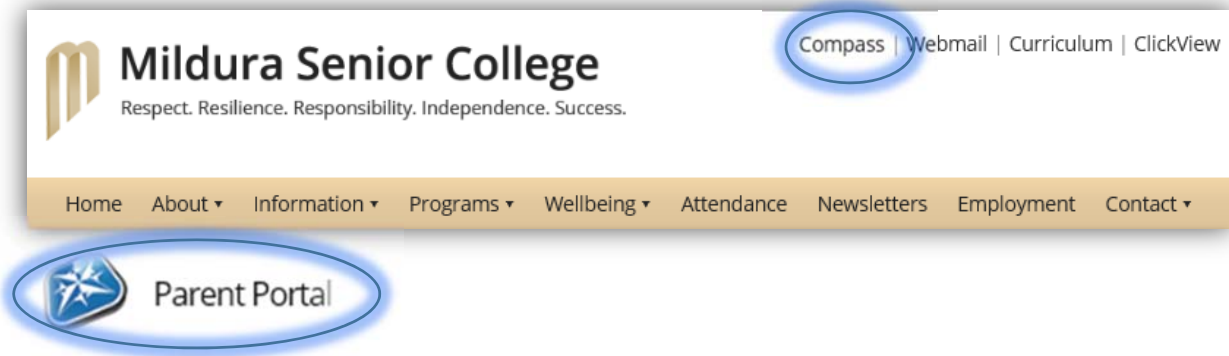

PARENTS' GUIDE TO COMPASS

From the College website www.milsen.vic.edu.au, click "Parent Portal" or "Compass"

Alternatively, from any web-connected device, go to <https://tiny.cc/milsen>

- Log in using username and password supplied with first information package
- You will be asked to change your password at first login